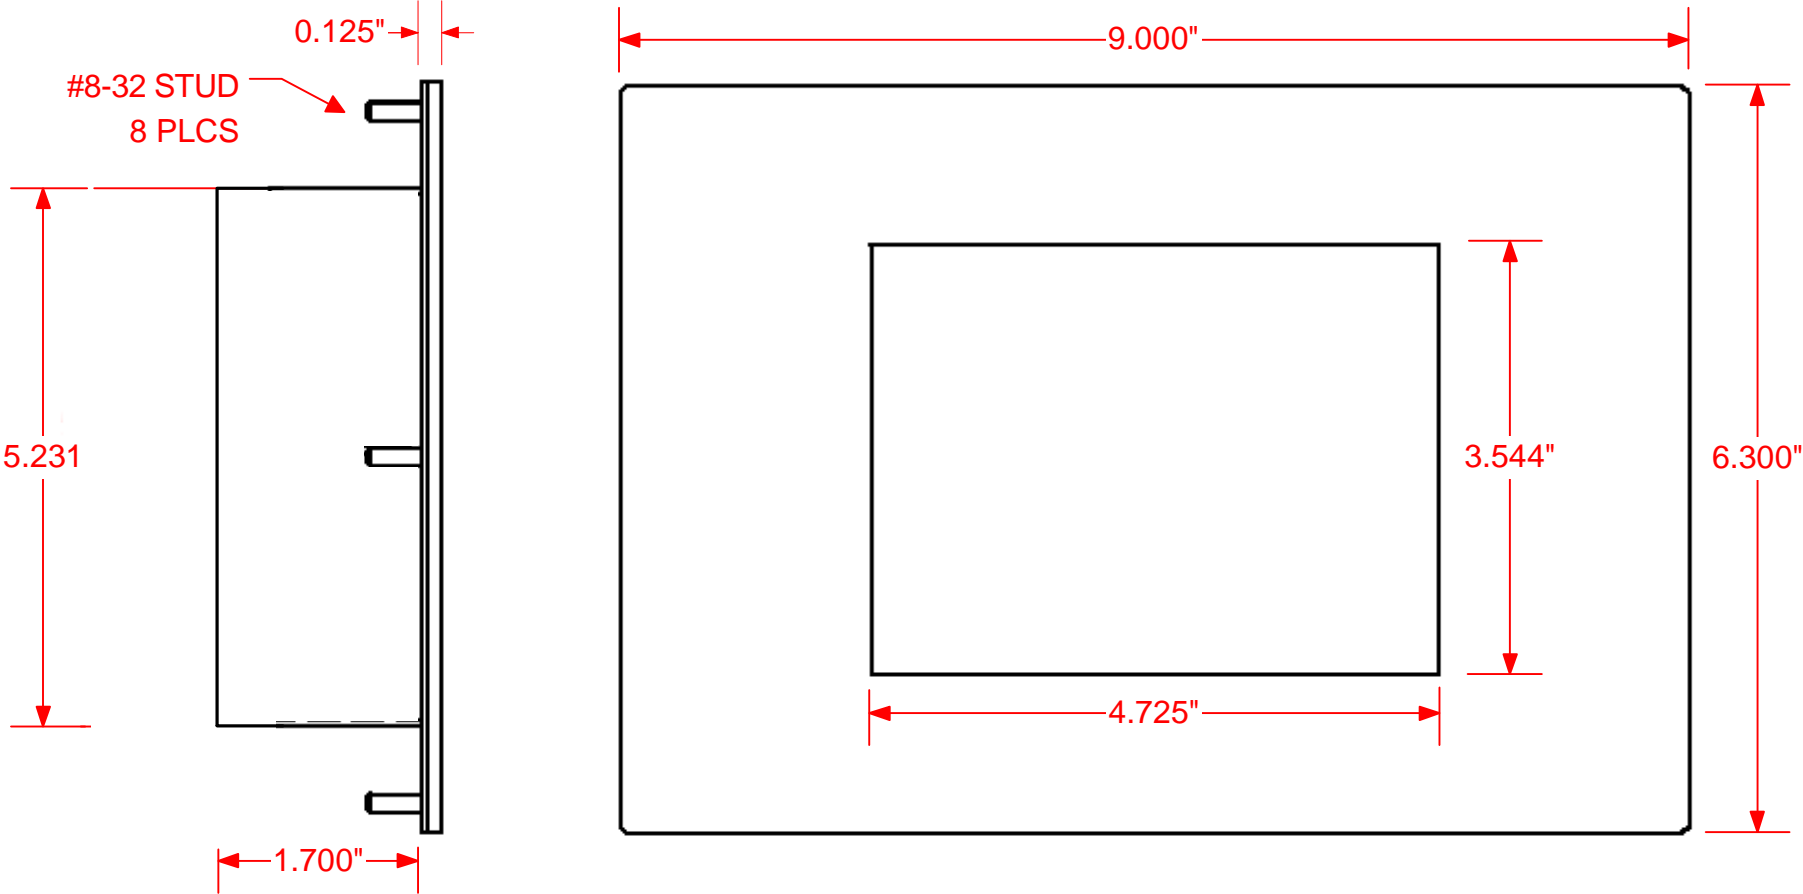

Reach NEMA 4 Enclosure Front and side views

Reach P/N 42-008X

(not to scale)

Reach NEMA 4 Enclosure - Rear view

Reach P/N 42-008X